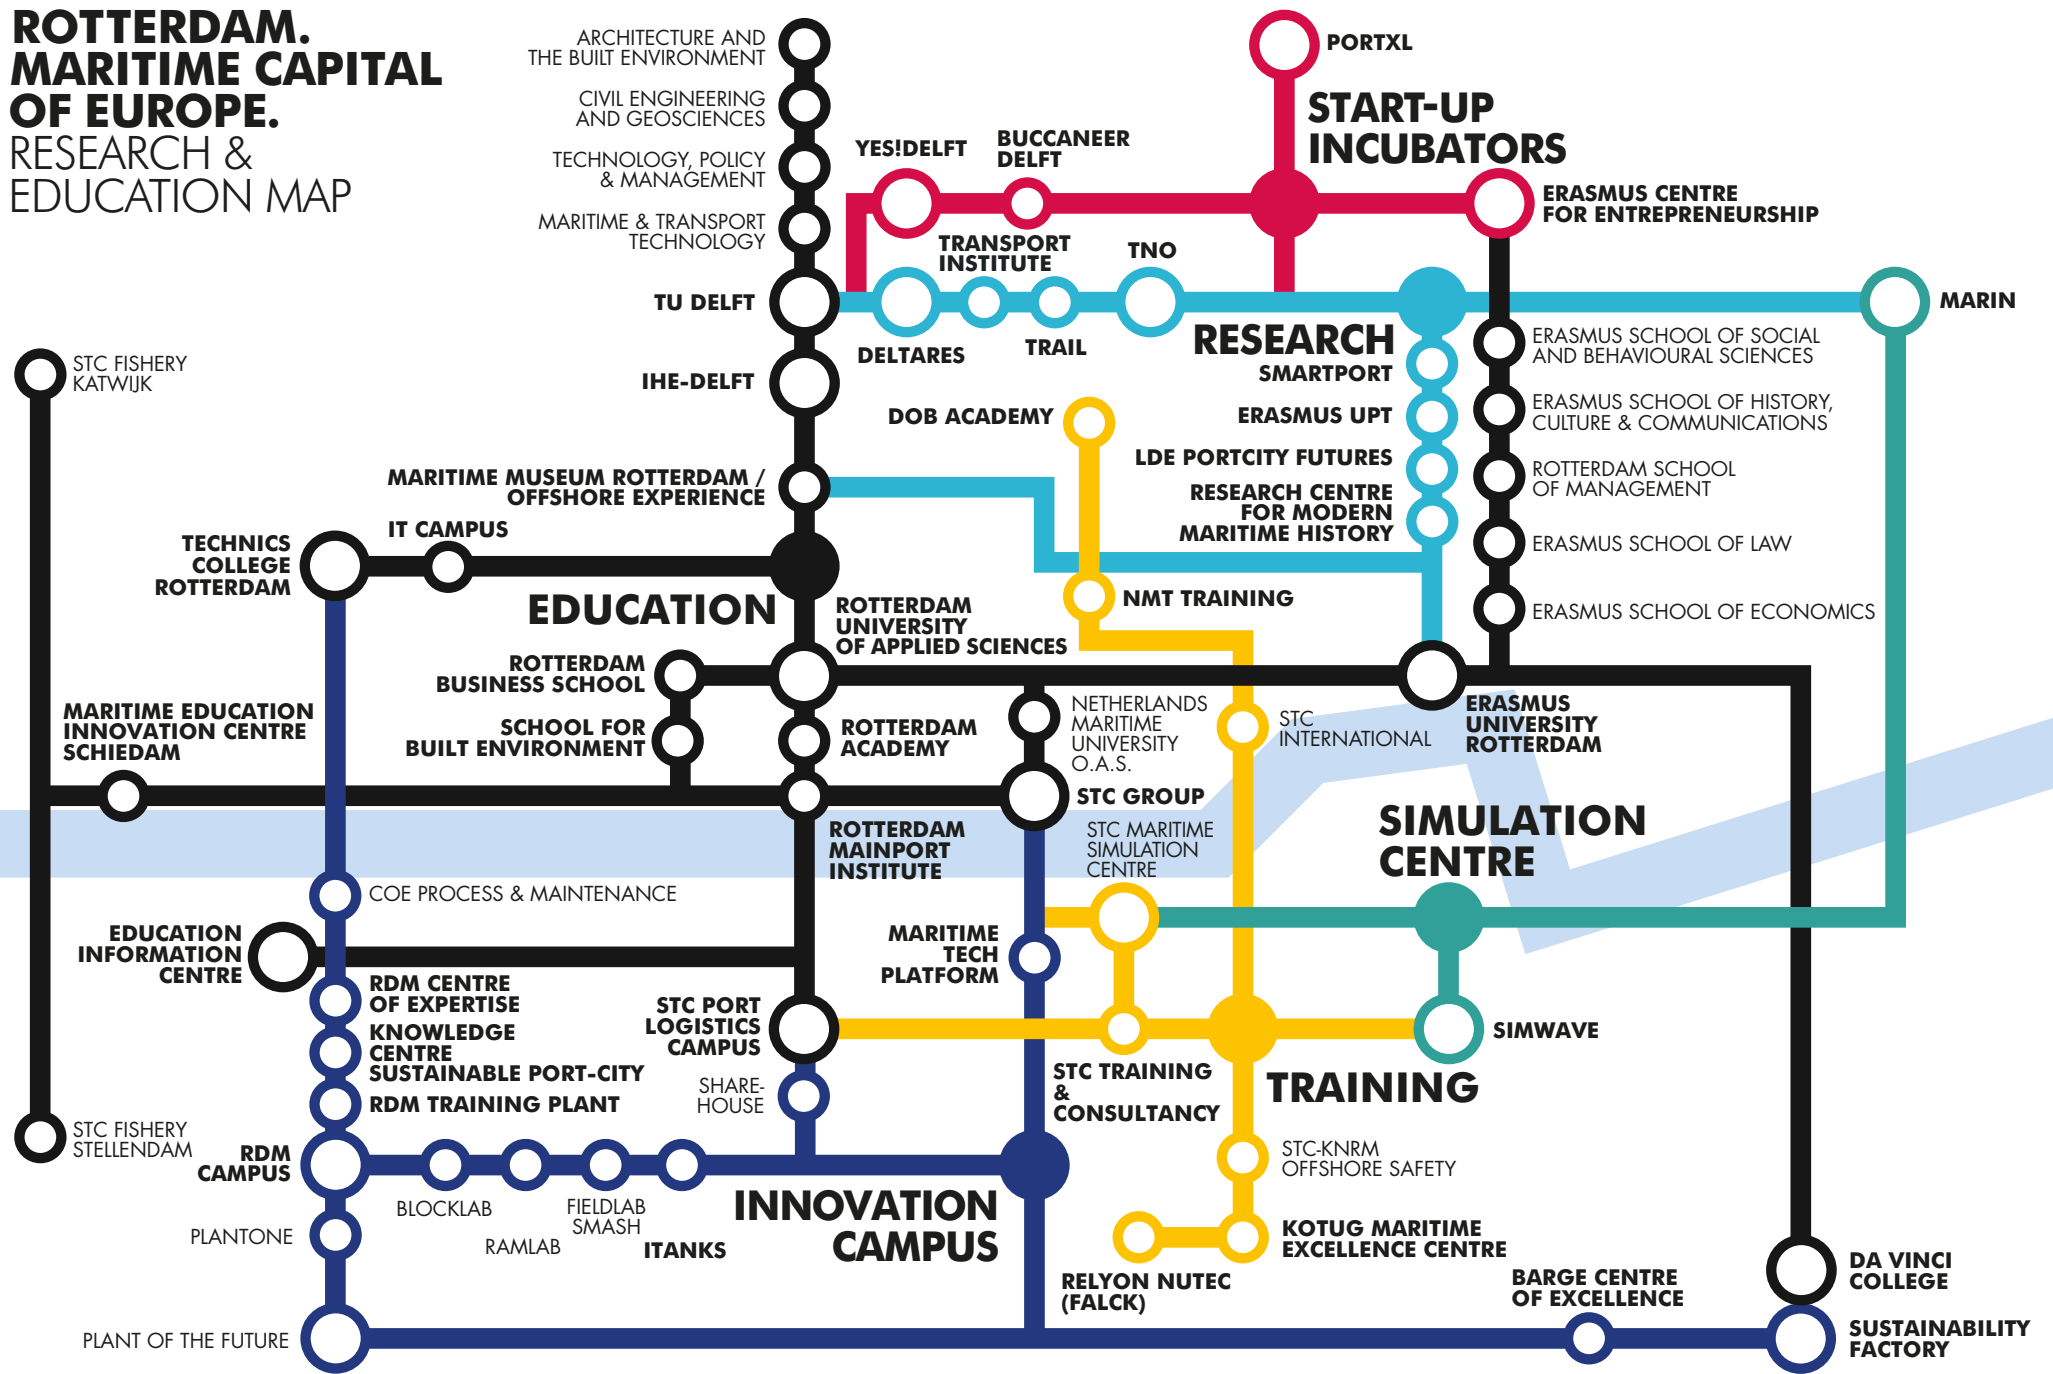

ROTTERDAM. MARITIME CAPITAL OF EUROPE. RESEARCH & EDUCATION MAP

LAST UPDATE: 18 MEI 2020 | ERASMUS UPT © 2020 | FOR INQUIRIES, PLEASE CONTACT MARITIME@ROTTERDAM.NL

KNOWLEDGE DISTRICT
Knowledge-based activity.

MAIN NODE
Institute, organisation, partnership

STATION
Faculty, institute or organisation department, where relevant maritime and port related education research and training programmes are provided.

EDUCATION AND EDUCATION INSTITUTE
RESEARCH UNIVERSITY OR INSTITUTE

INNOVATION CAMPUS
MARITIME, OFFSHORE, SAFETY TRAINING

SIMULATOR CENTRE
START-UP INCUBATOR CENTRE